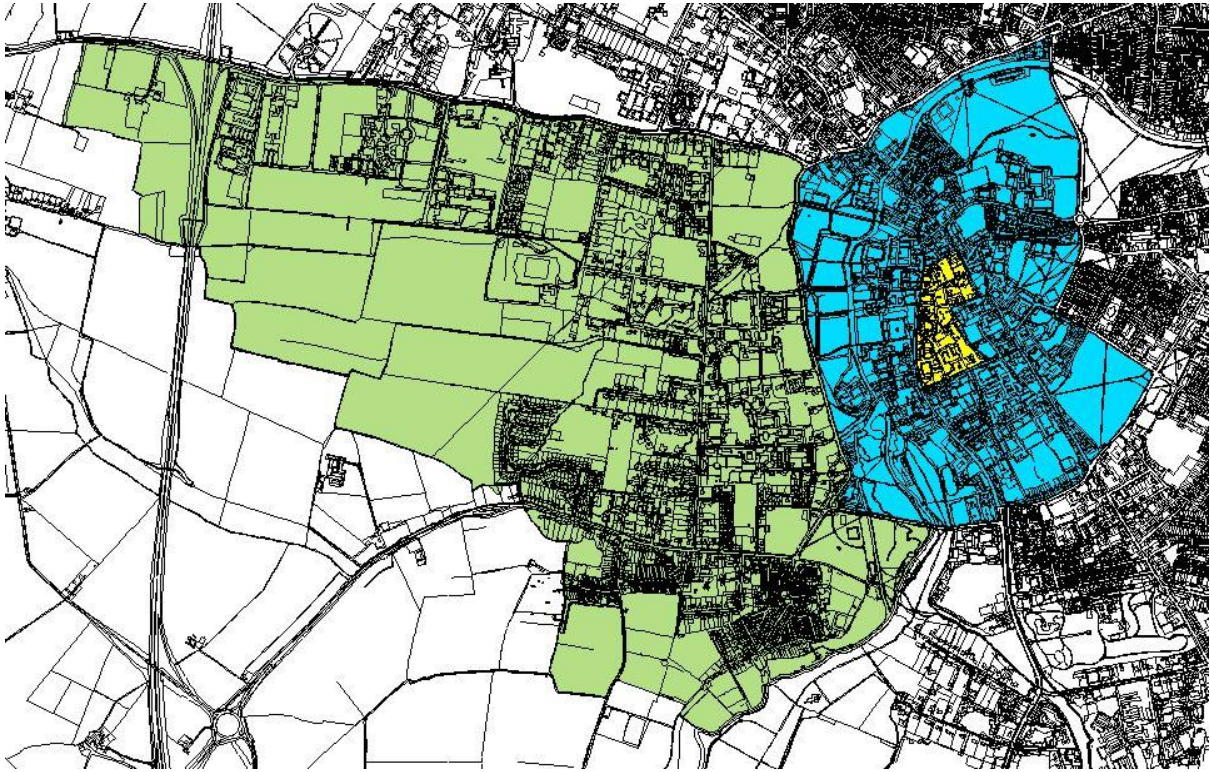

## Appendix B - Cambridge Smoke Control Area Map

Cambridge has three smoke control area's (SCA's), covering the west and centre of the city as shown highlighted in different colours on this Smoke Control Area Map.